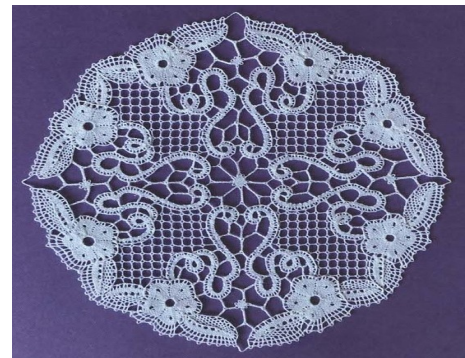

Knipling

Underviser: Benthe Larsen